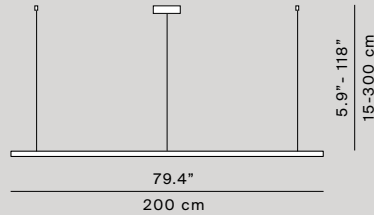

D81C20

Compendium Plate

D81P

dimmable
phase cut or
push/DALI

D81PS

dimmable
phase cut or
push/DALI