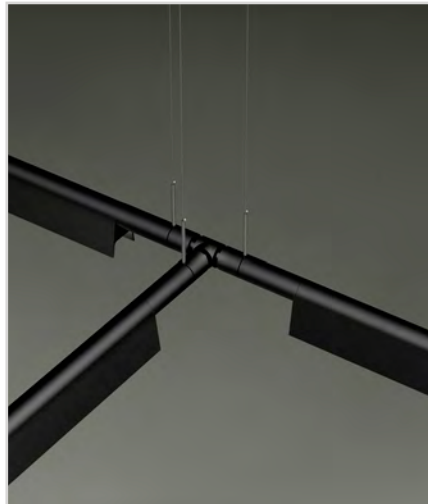

EN Linear and tee joints make multiple compositions mod possible.

IT Mediante l'utilizzo di giunti lineari e a T è possibile realizzare composizioni multiple.

DE Mithilfe von linearen Gelenken und T ist möglich, mehrere Zusammensetzungen zu realisieren.

FR Grâce à l'utilisation de joints linéaires et à T, il est possible de réaliser des compositions multiples.

ES Mediante el uso de juntas lineales y a T se pueden realizar múltiples composiciones.